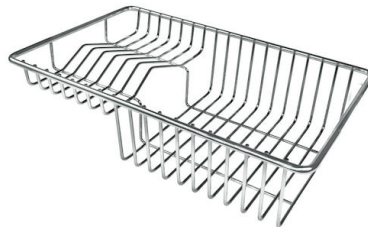

Drainer No

Width 76 cm

Bowl dimension 340x400mm

Number of bowls 2 bowls

Waste fitting 3,5" drain

FEATURES

High thickness 1mm thick steel. A significant thickness, which guarantees the maximum sturdiness and durability.

Basket 3,5" waste fitting The drain is equipped with a large 3.5" drain, with the practical basket cap that prevents the discharge of solid parts.

Perimetral overflow The overflow is always a security on the Foster sinks that prevents the overflow of water in case of oversights. The perimeter drain solution improves aesthetics thanks to its square and essential shape.

Small radius Bowls with squared shapes with a modern design and an increased capacity, for a minimal aesthetics connected with an extreme practicality.

TECHNICAL DATA

OPTIONAL ACCESSORIES

Glass chopping board
8631 300

HPDE Chopping board
8657 001

HPDE Twin chopping board
8644 101

Stainless steel basket
8611 000

Stainless steel plate rack
8100 303
* only in combination with the accessory
8644 101

White bowl
8153 100

**Graters kit with ring-holder and
food collection tray**
8159 101
* only in combination with the accessory
8644 101